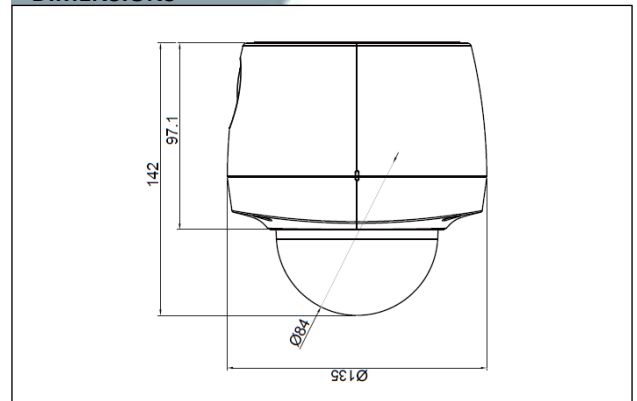

### SPECIFICATIONS

Image Sensor	Sony IMX-178
Max. Resolution	2592x1944 (5M)
White Balance	ATW / MANUAL(PRESET)
Electronic Zoom	2 ~ 10x(Client Software)
WDR	Yes(True WDR) / Dynamic Range: TBD
AGC	Yes
BLC	Yes
E-Shutter Speed	1/4~1/2000
Slow Shutter	Off, x2, 4x, 8x
Lens	TAMRON Motorized with p-iris f=3~10mm, F1.4
Angle of View (H/V/D)	81.4/59.8/91.9 (wide) - 36.5/27/44.4 (tele)
AUDIO In/Out CODEC	Line in/out - G.711
Network	10BASE-T, 100BASE-TX, RJ45
Resolution	2592x1944(5M), 2304x1296(3M), 2048x1536(3M), 1920x1080(Full HD), 1280x1024(SXGA), 1024x768(XGA), 1280x720(720p), 640x480(VGA), 640x360, 320x240(QVGA) 704x480/576(4CIF), 352x240/288(CIF)
Protocol	IPv4, HTTP, HTTPS(@Ver2.0), SMTP, UPnP, DNS, SSL, RTSP, DDNS, RTP, TCP, UDP, RTCP, DHCP, ARP, IGMP, ICMP, NTP, SNMP
Frame Rate	1 fps ~ 25 fps / 1 fps ~ 30 fps
Web Browser	Internet Explorer 8 or up, Firefox, Chrome, PDA ,Smart phone
Video Motion Detection	User set 4 ROI(Region Of Interest) 10 Step Sensitivity
Privacy Mask	Yes (2)
Power Source	DC12V-940mA , 24VAC-1100mA PoE -11W(IEEE 802.3af compliant)
External I/O	Alarm In x1, Alarm Out x1, Audio In x1, Audio Out x1
Ambient Temperature	-10°C ~ 50°C With Heater -30°C ~ 50°C
Humidity	less than 90%, Non-condensing
Materials	Aluminum Diecasting
IP Rating	IP66 / IK10
Weight / Dimensions	1140g / 142(H) x Ø135 mm / Ø84mm Dome

### DIMENSIONS